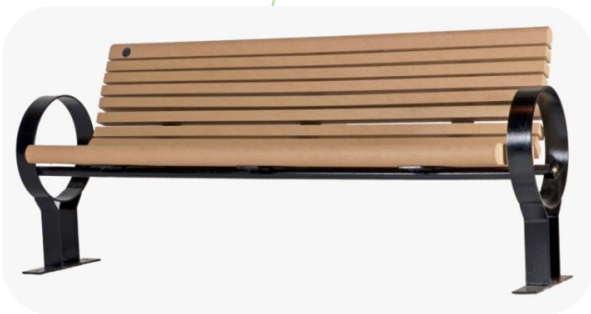

### Memorial Dedication Bench

The placement of a Memorial Bench serves as a way to honour your loved one while adding a comfortable place for reflection. The composite bench can accommodate one 12" x 4" bronze plaque to add to your memorial tribute.

### Memorial Dedication Tree

A Memorial Tree is a living memorial to your loved one for generations to come. One 8" x 6" bronze plaque is used to provide a personalized inscription along with the common and botanical name of the tree.