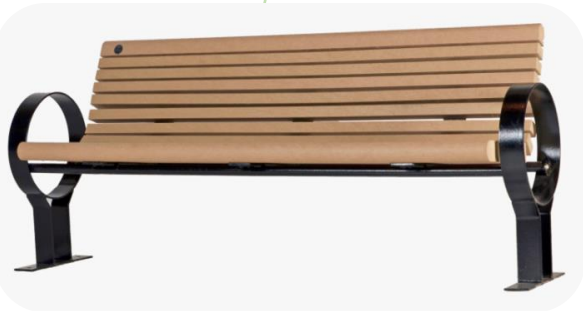

### Memorial Dedication Bench

The placement of a Memorial Bench serves as a way to honour your loved one while adding a comfortable place for reflection. The composite bench can accommodate one 12" x 4" bronze plaque to add to your memorial tribute.

### Memorial Dedication Tree

A Memorial Tree is a living memorial to your loved one for generations to come. One 8" x 6" bronze plaque is used to provide a personalized inscription along with the common and botanical name of the tree.